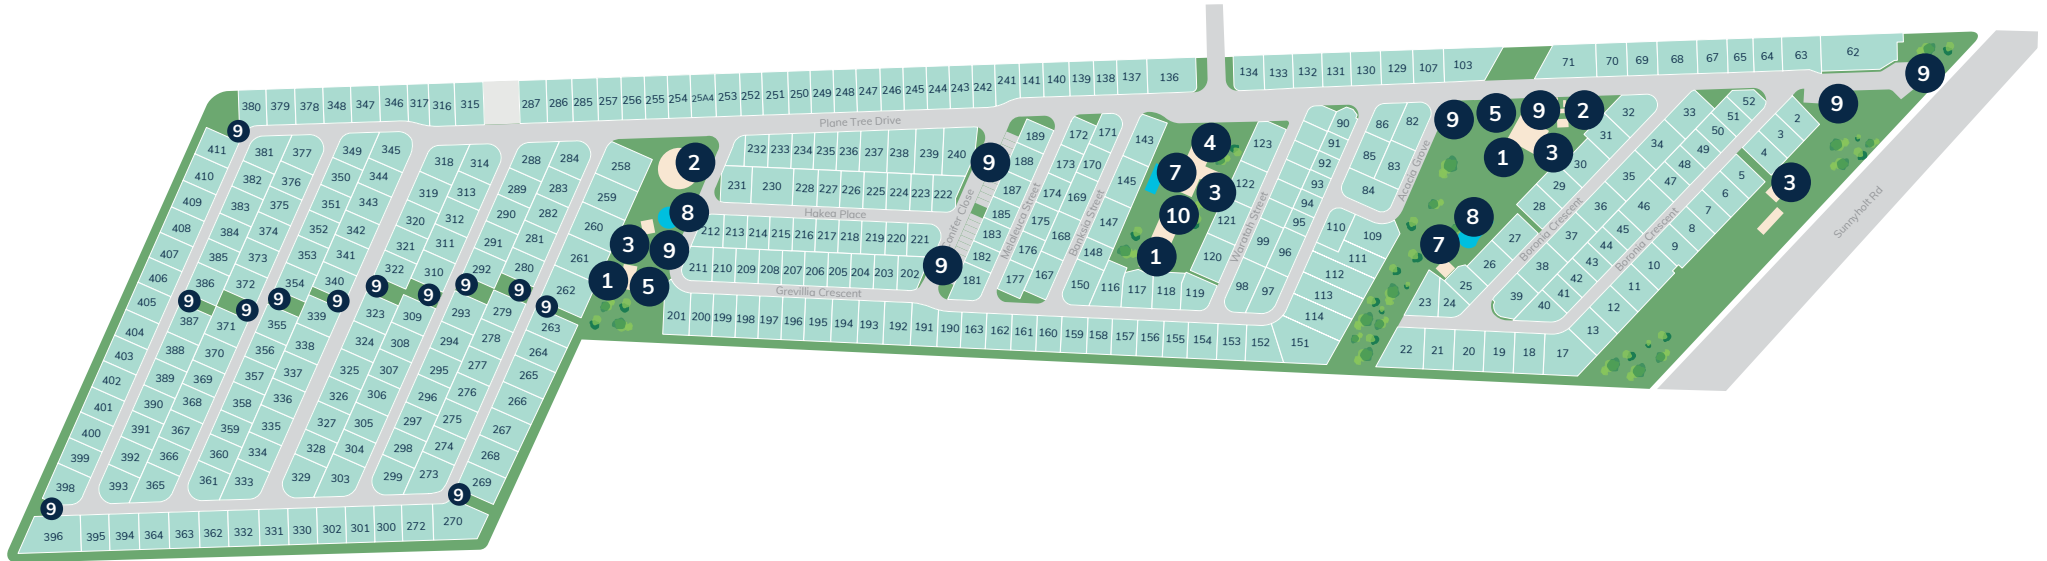

MYRTLE GLEN

STANHOPE GARDENS

Masterplan

Legend

- | | | |
|---------------------------|------------------|--------------------------|
| 1 Amenities | 5 Library | 9 Visitor Parking |
| 2 Bird Avery | 6 Lounge | 10 Workshop |
| 3 BBQ | 7 Pool | |
| 4 Community Centre | 8 Spa | |